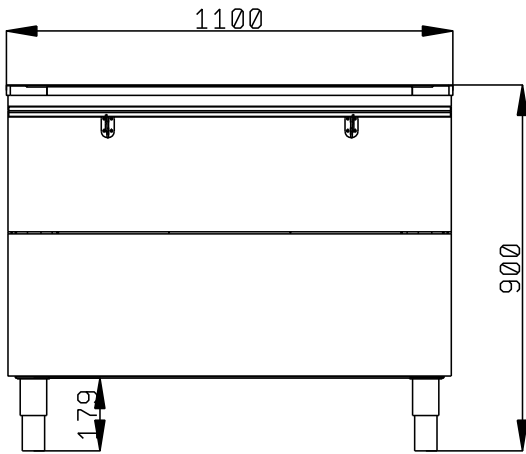

### Short Form Specification

**Item No.** \_\_\_\_\_

Compact design, ideal for space saving environments. Stainless steel tubular tray slider on customer side. Top provides ample displaying or workspace surface. Unit mounted on 150 mm high feet. Soft closing doors on operator side. Underneath ambient cupboard with doors. Sturdy body construction with laminated panelings on 4 sides.

### Main Features

- CB and CE certified by a third party notified body.
- Tray slider in tubular stainless steel is installed on the customer side and it can also be folded down to facilitate passage of the units through doorways.
- Ideal for servery lines with an operator.
- Unit mounted on 150 mm high feet.
- Soft closing doors on operator side.
- Available options with online configurator: colors, tray sliders, overshelves, feet/wheels with desired diameter, height 750mm for kids.
- Top provides ample displaying or workspace surface.
- Optional plinth can be installed to cover the feet or the wheels.
- Perfect compact design makes it ideal for space saving environments.
- Food introduced at the correct temperature maintains its core temperature according to Afnor Standards.
- Available dimensions: 1, 2, 3, 4 GN.
- Thanks to the sleek, minimalist glass structure, food and dust does not get trapped and the cleaning is made easier.

### Construction

- Top in AISI 304.
- Sturdy construction with laminated panelings on 4 sides.

**APPROVAL:** \_\_\_\_\_

Front

Side

Top

**Key Information:**

N° of doors:	2
322109 (F00N3AF00W)	
External dimensions, Width:	1100 mm
External dimensions, Depth:	915 mm
External dimensions, Height:	900 mm
Net weight:	74 kg
Shipping height:	1070 mm
Shipping width:	720 mm
Shipping depth:	1120 mm