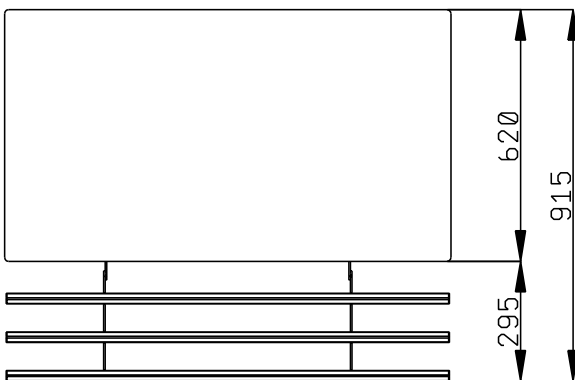

### Main Features

- CB and CE certified by a third party notified body.
- Tray slider in tubular stainless steel is installed on the customer side and it can also be folded down to facilitate passage of the units through doorways.
- Ideal for servery lines with an operator.
- Unit mounted on 150 mm high feet.
- Soft closing doors on operator side.
- Available options with online configurator: colors, tray sliders, overshelves, feet/wheels with desired diameter, height 750mm for kids.
- Top provides ample displaying or workspace surface.
- Optional plinth can be installed to cover the feet or the wheels.
- Perfect compact design makes it ideal for space saving environments.
- Food introduced at the correct temperature maintains its core temperature according to Afnor Standards.
- Available dimensions: 1, 2, 3, 4 GN.
- Thanks to the sleek, minimalist glass structure, food and dust does not get trapped and the cleaning is made easier.

### Construction

- Top in AISI 304.
- Sturdy construction with laminated panelings on 4 sides.

**APPROVAL:** \_\_\_\_\_

Front

Side

Top

**Key Information:**

N° of doors:	2
322109 (F00N3AF00W)	
External dimensions, Width:	1100 mm
External dimensions, Depth:	915 mm
External dimensions, Height:	900 mm
Net weight:	74 kg
Shipping height:	1070 mm
Shipping width:	720 mm
Shipping depth:	1120 mm