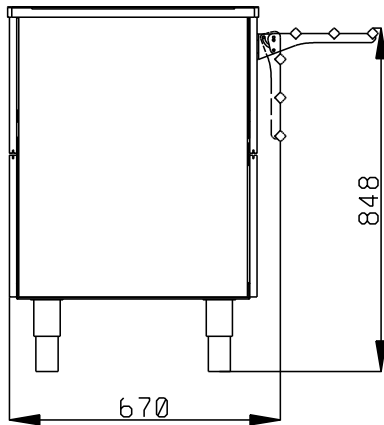

### Short Form Specification

**Item No.** \_\_\_\_\_

Compact design, ideal for space saving environments. Stainless steel tubular tray slider on customer side. Top provides ample displaying or workspace surface. Unit mounted on 150 mm high feet. Soft closing doors on operator side. Underneath ambient cupboard with doors. Sturdy body construction with laminated panelings on 4 sides.

### Main Features

- CB and CE certified by a third party notified body.
- Tray slider in tubular stainless steel is installed on the customer side and it can also be folded down to facilitate passage of the units through doorways.
- Ideal for servery lines with an operator.
- Unit mounted on 150 mm high feet.
- Soft closing doors on operator side.
- Available options with online configurator: colors, tray sliders, overshelves, feet/wheels with desired diameter, height 750mm for kids.
- Top provides ample displaying or workspace surface.
- Optional plinth can be installed to cover the feet or the wheels.
- Perfect compact design makes it ideal for space saving environments.
- Food introduced at the correct temperature maintains its core temperature according to Afnor Standards.
- Available dimensions: 1, 2, 3, 4 GN.
- Thanks to the sleek, minimalist glass structure, food and dust does not get trapped and the cleaning is made easier.

### Construction

- Top in AISI 304.
- Sturdy construction with laminated panelings on 4 sides.

**APPROVAL:** \_\_\_\_\_

Front

Side

Top

**Key Information:**

N° of doors:	2
322109 (F00N3AF00W)	
External dimensions, Width:	1100 mm
External dimensions, Depth:	915 mm
External dimensions, Height:	900 mm
Net weight:	74 kg
Shipping height:	1070 mm
Shipping width:	720 mm
Shipping depth:	1120 mm